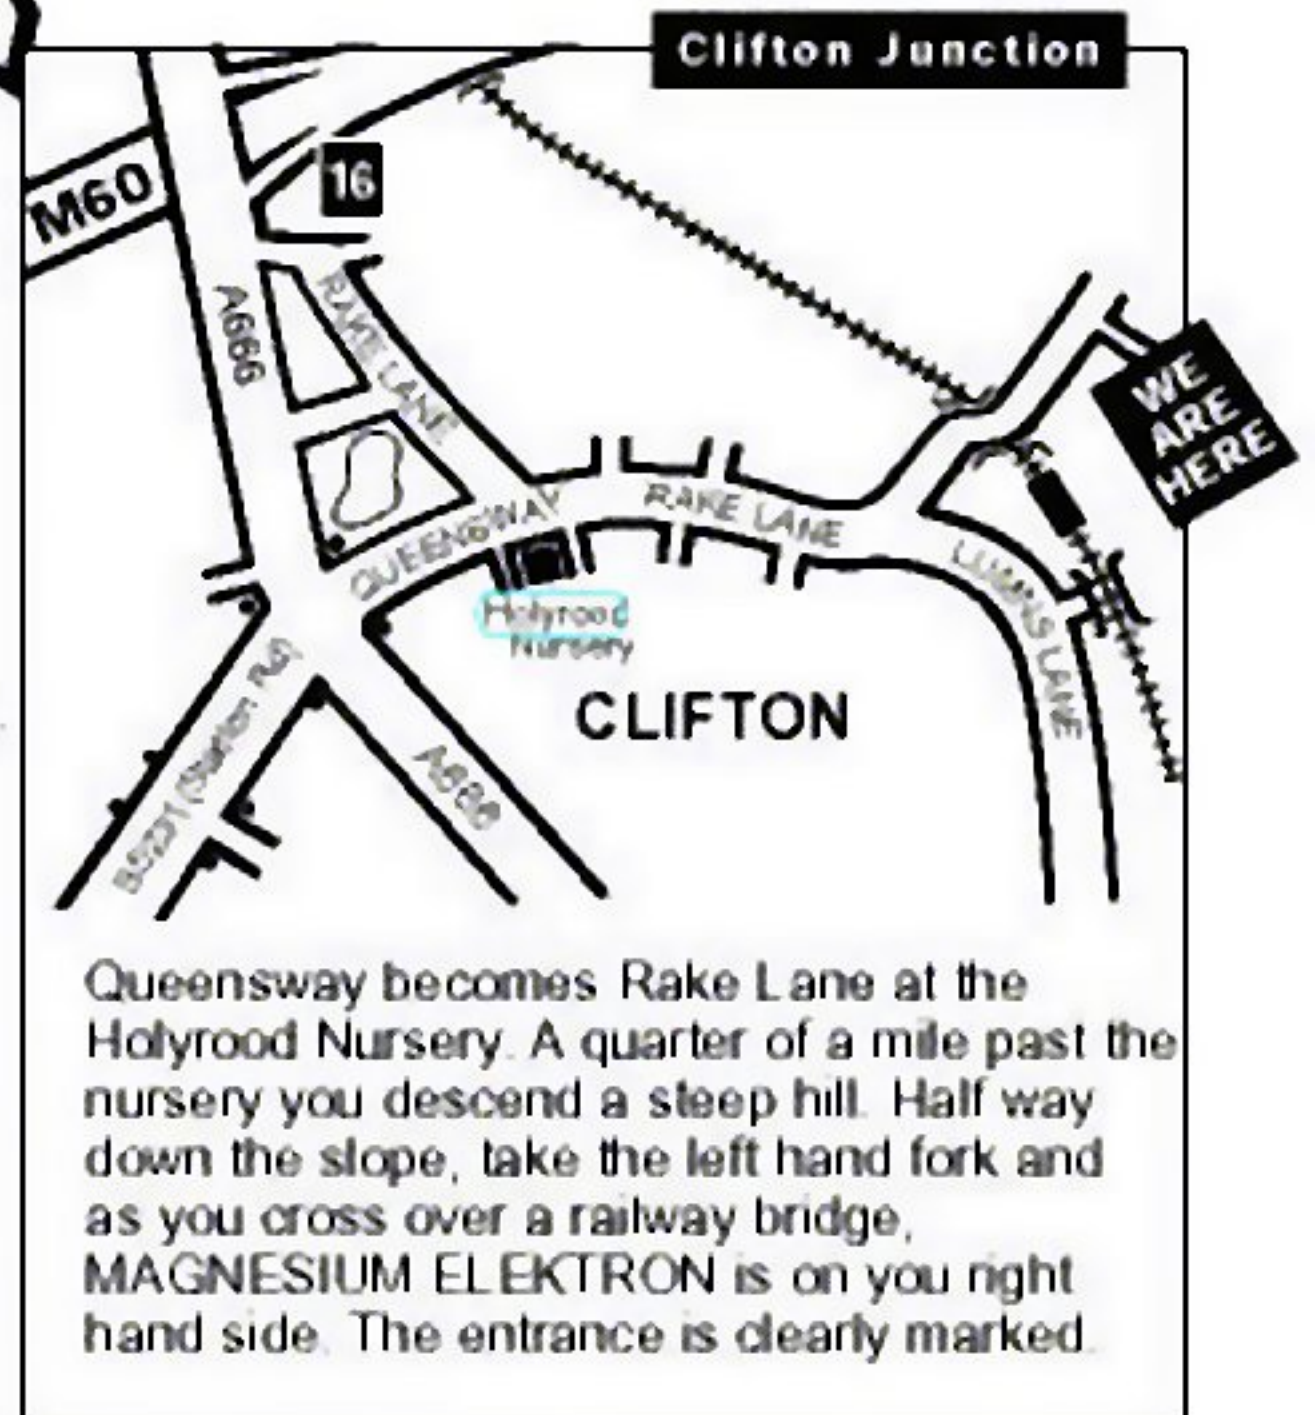

## M6 FROM THE NORTH/SOUTH

Exit M6 junction 21A. Take M62 following signs to Leeds. Exit junction 13 (signposted to Worsley). Take the A572 to Swinton. Cross traffic lights at the A580, then turn first left onto the B5231. Cross 3 sets of traffic lights before entering Queensway (See detailed map).

## M62 FROM LEEDS

Exit M60 junction 16. Turn left along A666 towards Swinton. At first set of lights turn left into Queensway (See detailed map)

## FROM MANCHESTER AIRPORT

Take the M56 towards Leeds. At the junction with the M60, again follow signs for Leeds. Exit at junction 13 (Signposted to Worsley). Follow the A572 to Swinton. After crossing traffic lights at the A580, turn first left onto the B5231. Cross 3 set of traffic lights before entering Queensway (See detailed map)

Queensway becomes Rake Lane at the Holyrood Nursery. A quarter of a mile past the nursery you descend a steep hill. Half way down the slope, take the left hand fork and as you cross over a railway bridge, MAGNESIUM ELEKTRON is on your right hand side. The entrance is clearly marked.