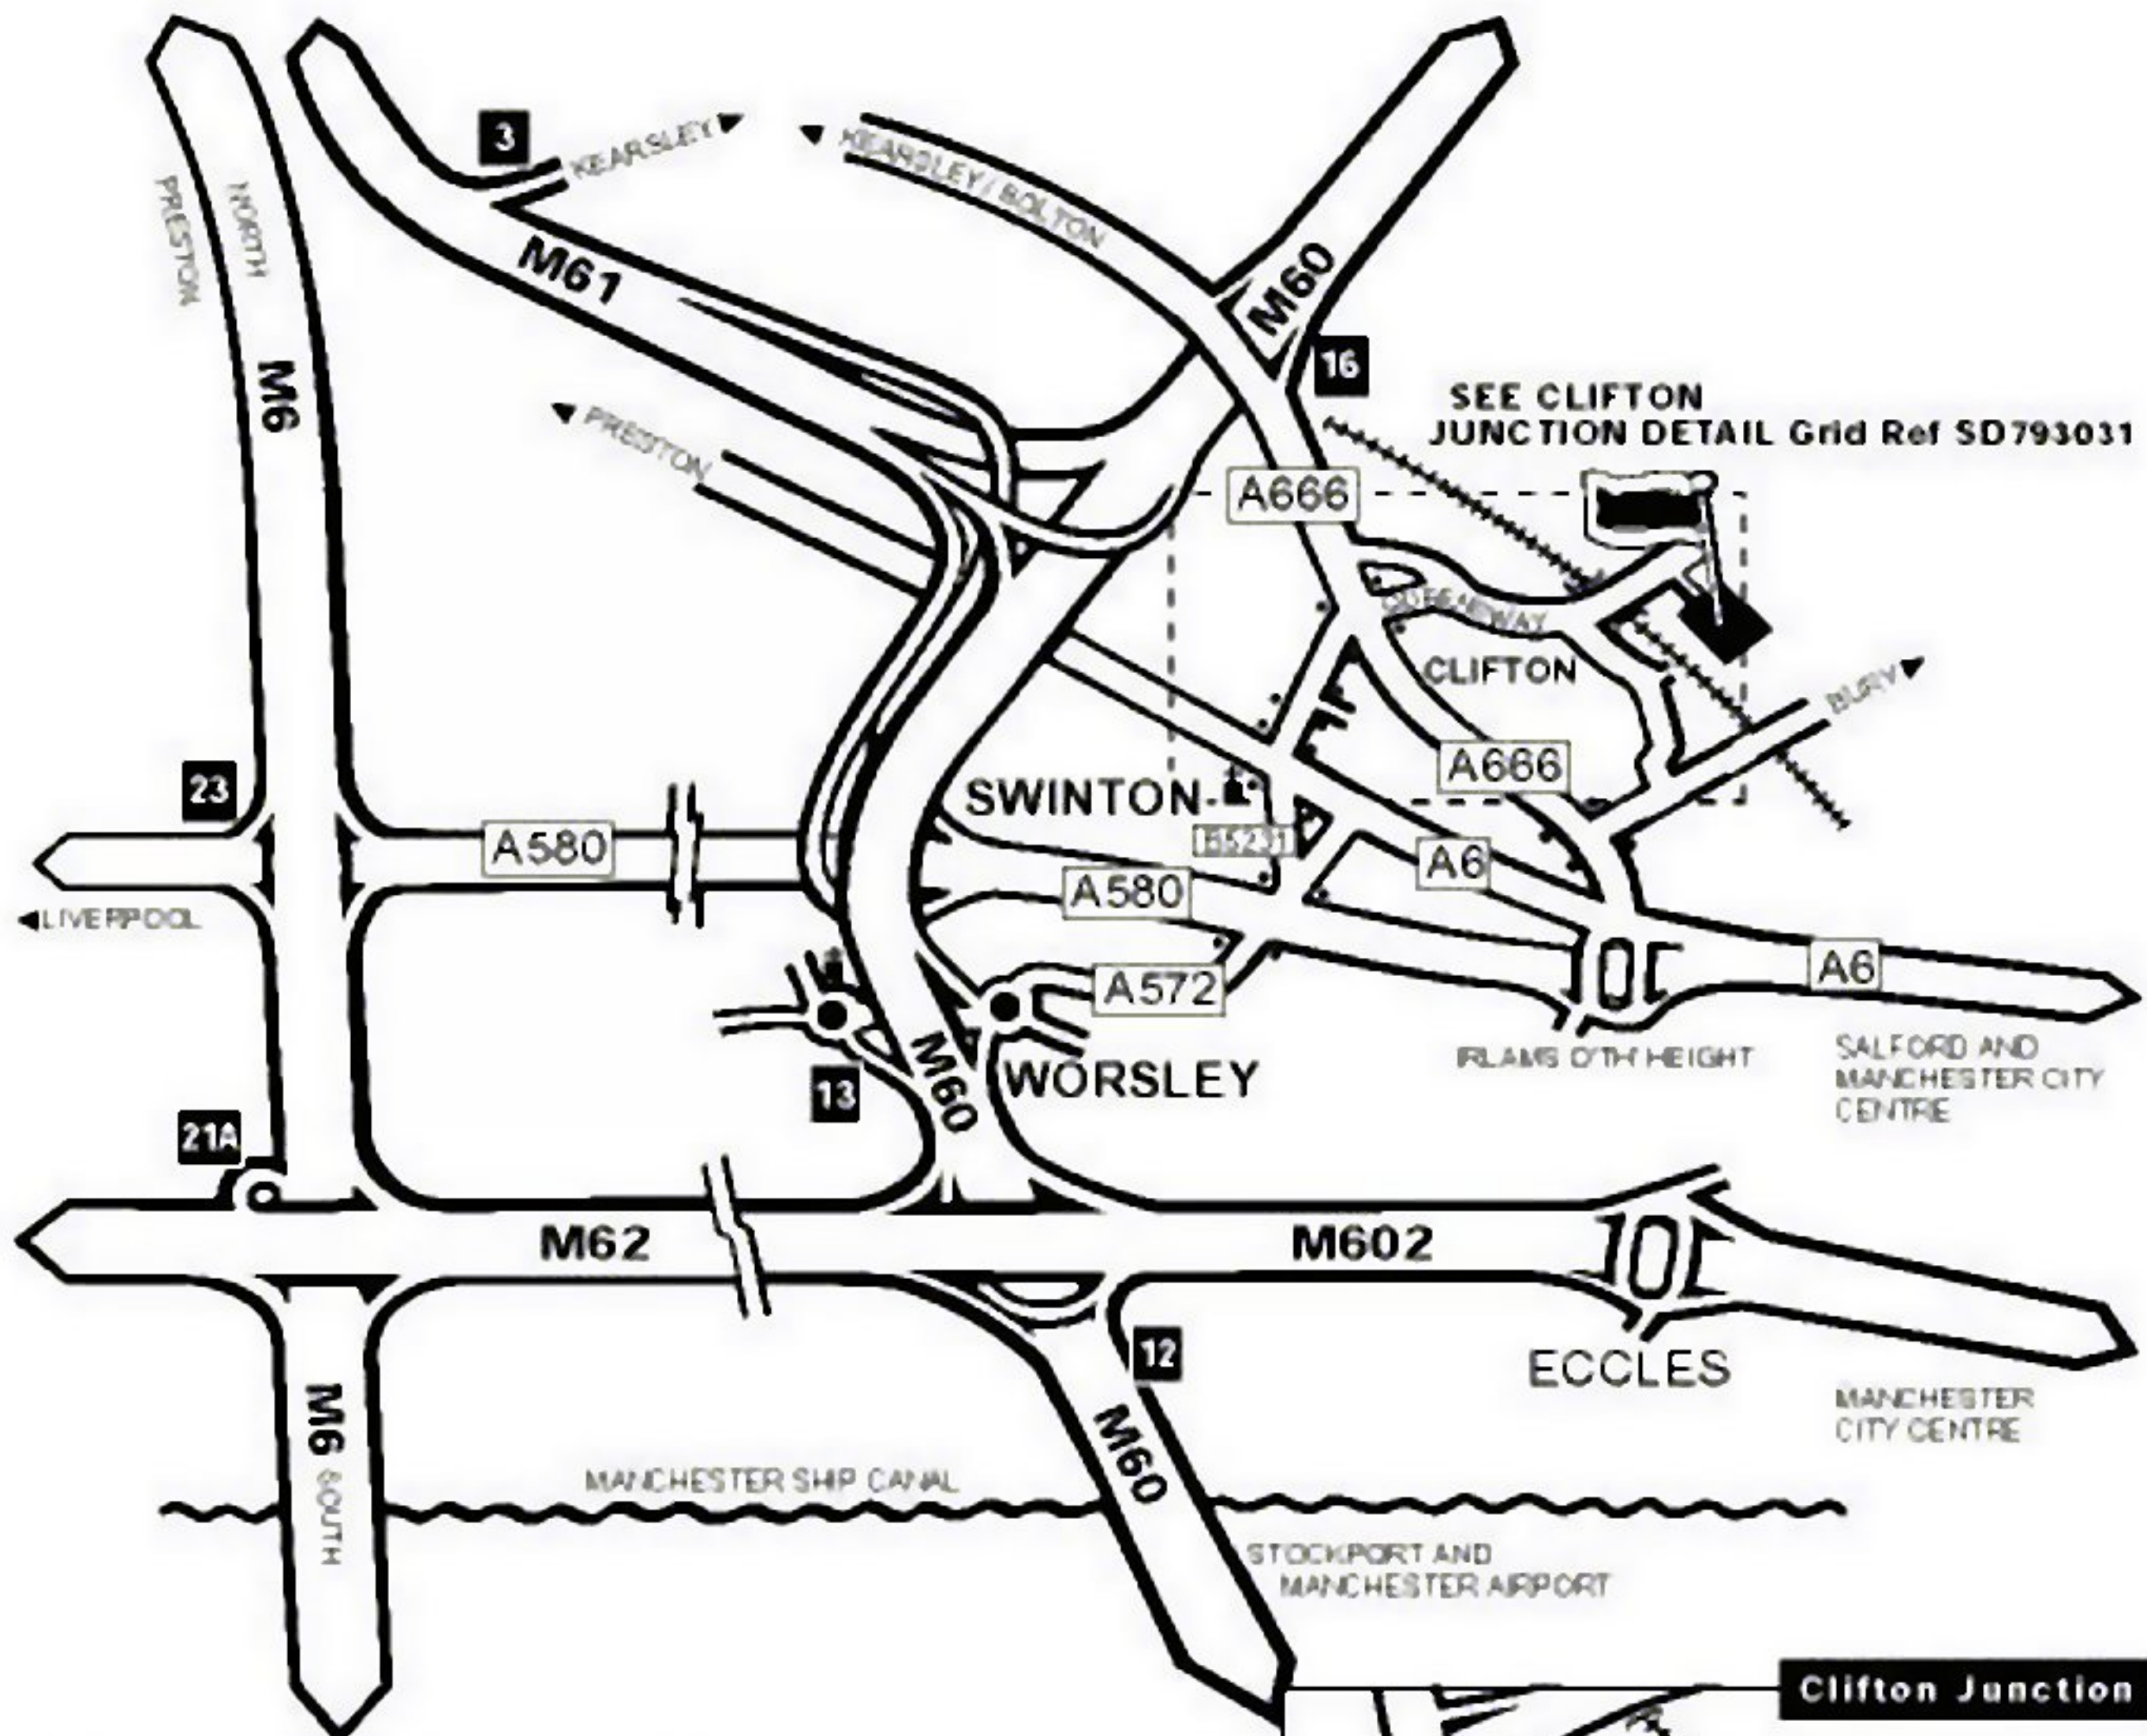

Magnesium Elektron

SERVICE & INNOVATION IN MAGNESIUM

SEE CLIFTON JUNCTION DETAIL Grid Ref SD793031

M6 FROM THE NORTH/SOUTH

Exit M6 junction 21A. Take M62 following signs to Leeds. Exit junction 13 (signposted to Worsley). Take the A572 to Swinton. Cross traffic lights at the A580, then turn first left onto the B5231. Cross 3 sets of traffic lights before entering Queensway (See detailed map).

M62 FROM LEEDS

Exit M60 junction 16. Turn left along A666 towards Swinton. At first set of lights turn left into Queensway (See detailed map)

FROM MANCHESTER AIRPORT

Take the M56 towards Leeds. At the junction with the M60, again follow signs for Leeds. Exit at junction 13 (Signposted to Worsley). Follow the A572 to Swinton. After crossing traffic lights at the A580, turn first left onto the B5231. Cross 3 set of traffic lights before entering Queensway (See detailed map)

A6 FROM MANCHESTER CITY CENTRE

Take A6 to Preston. Exit at Irlams O'th' Height. Follow the A666 signposted to Kearsley-Bury. Turn Right at second set of traffic lights into Queensway (See detailed map).